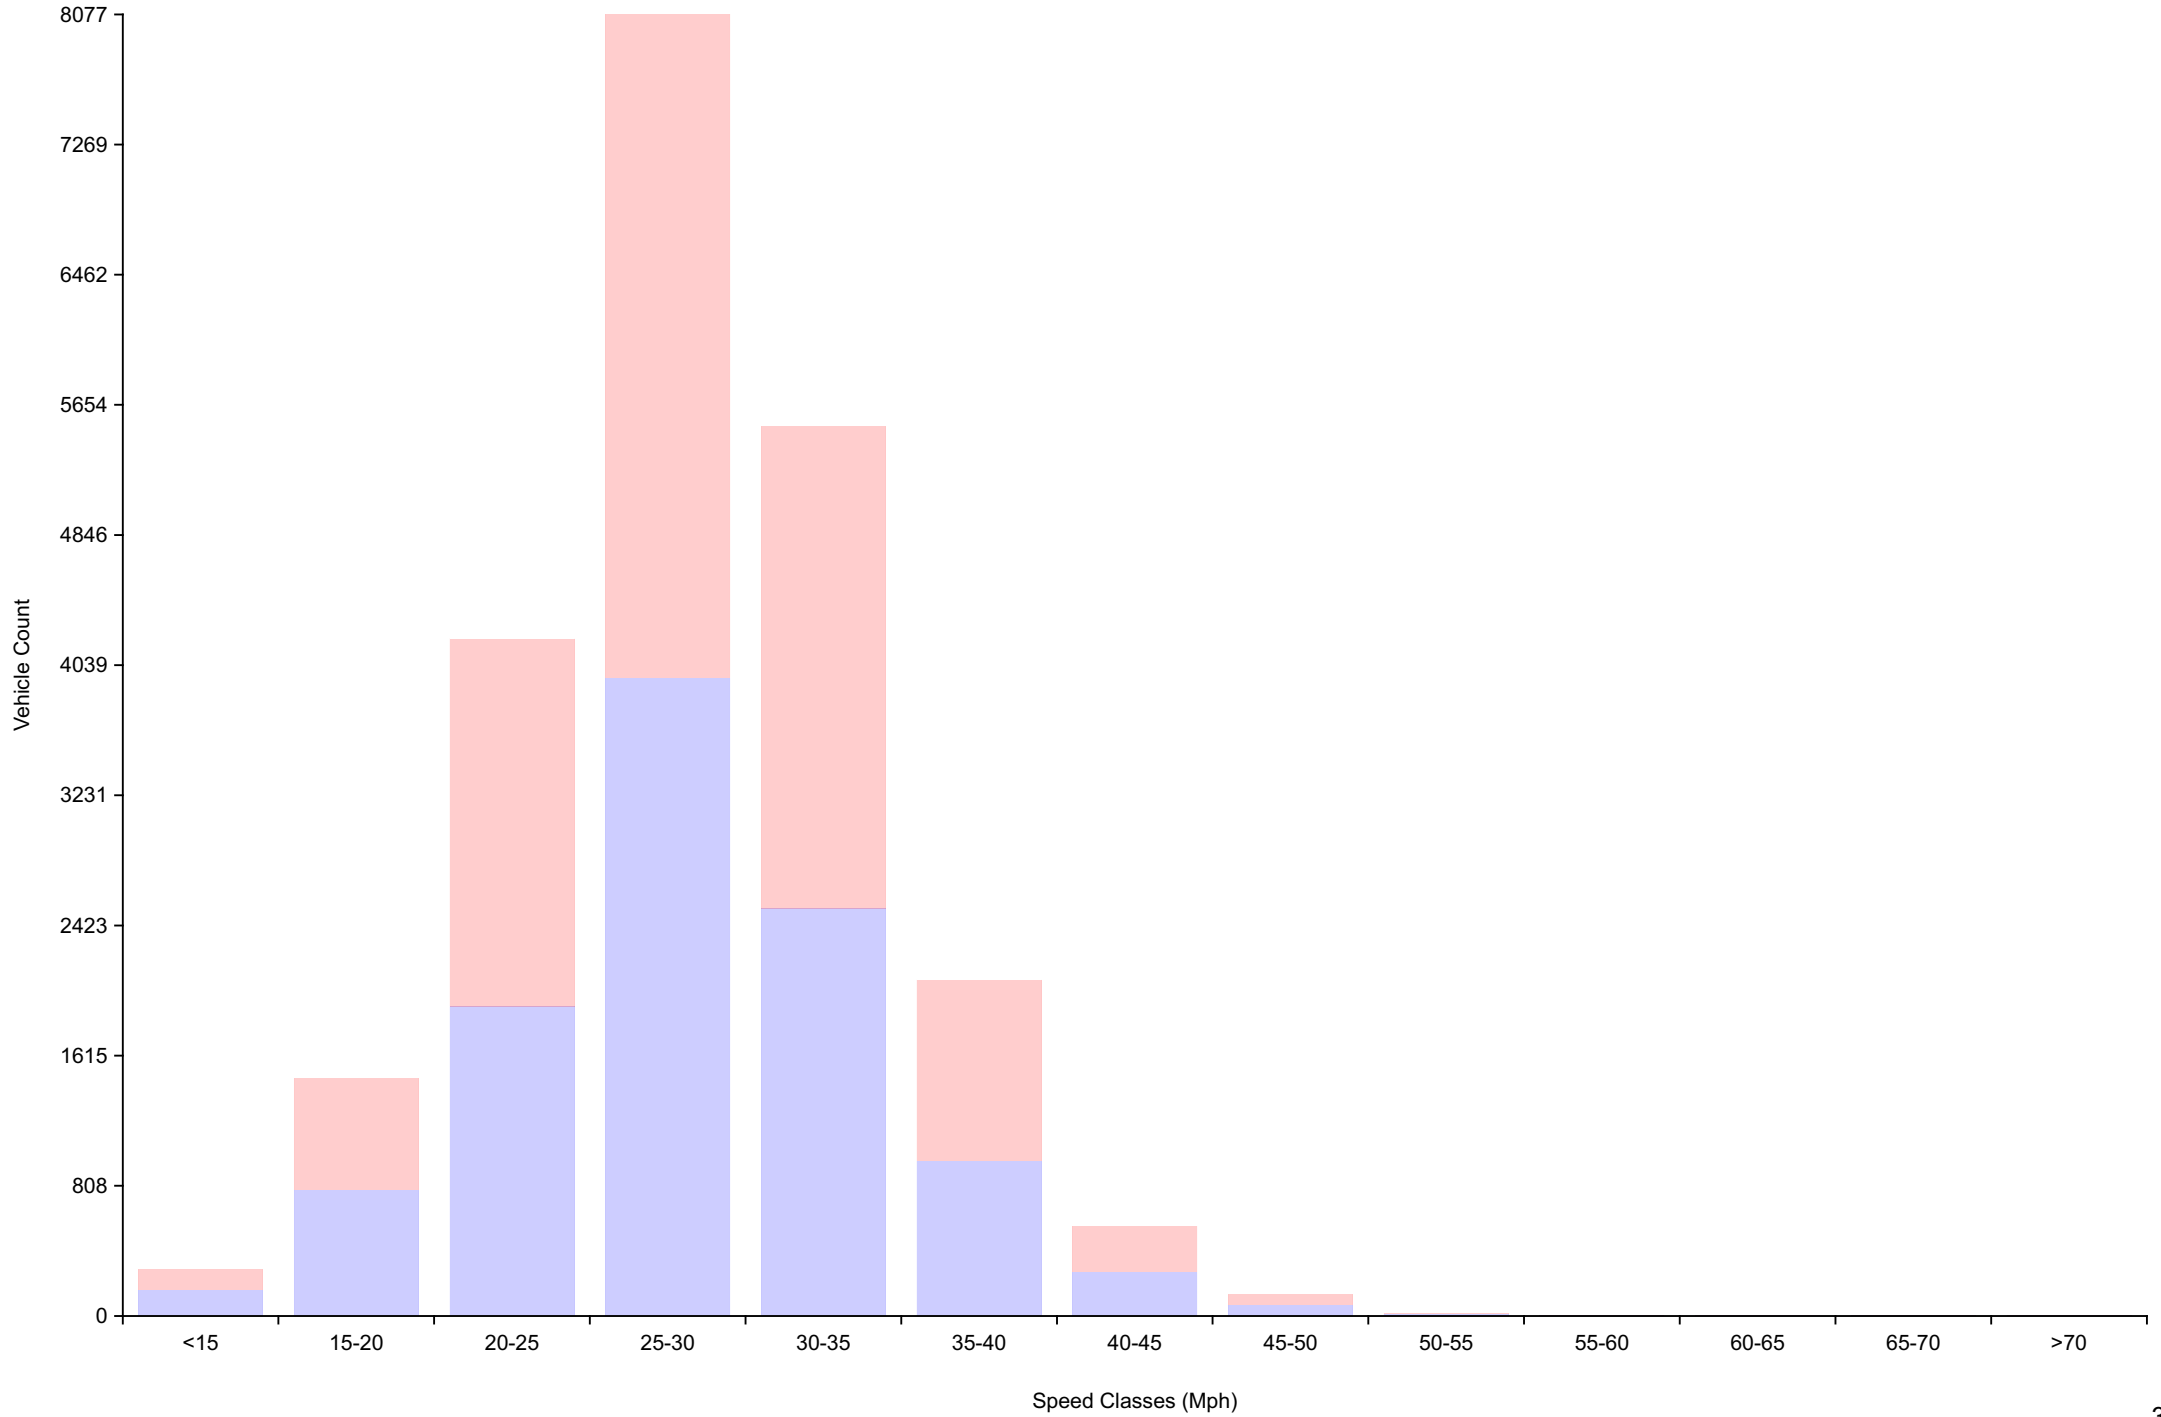

Vehicle Counts By Speed Class