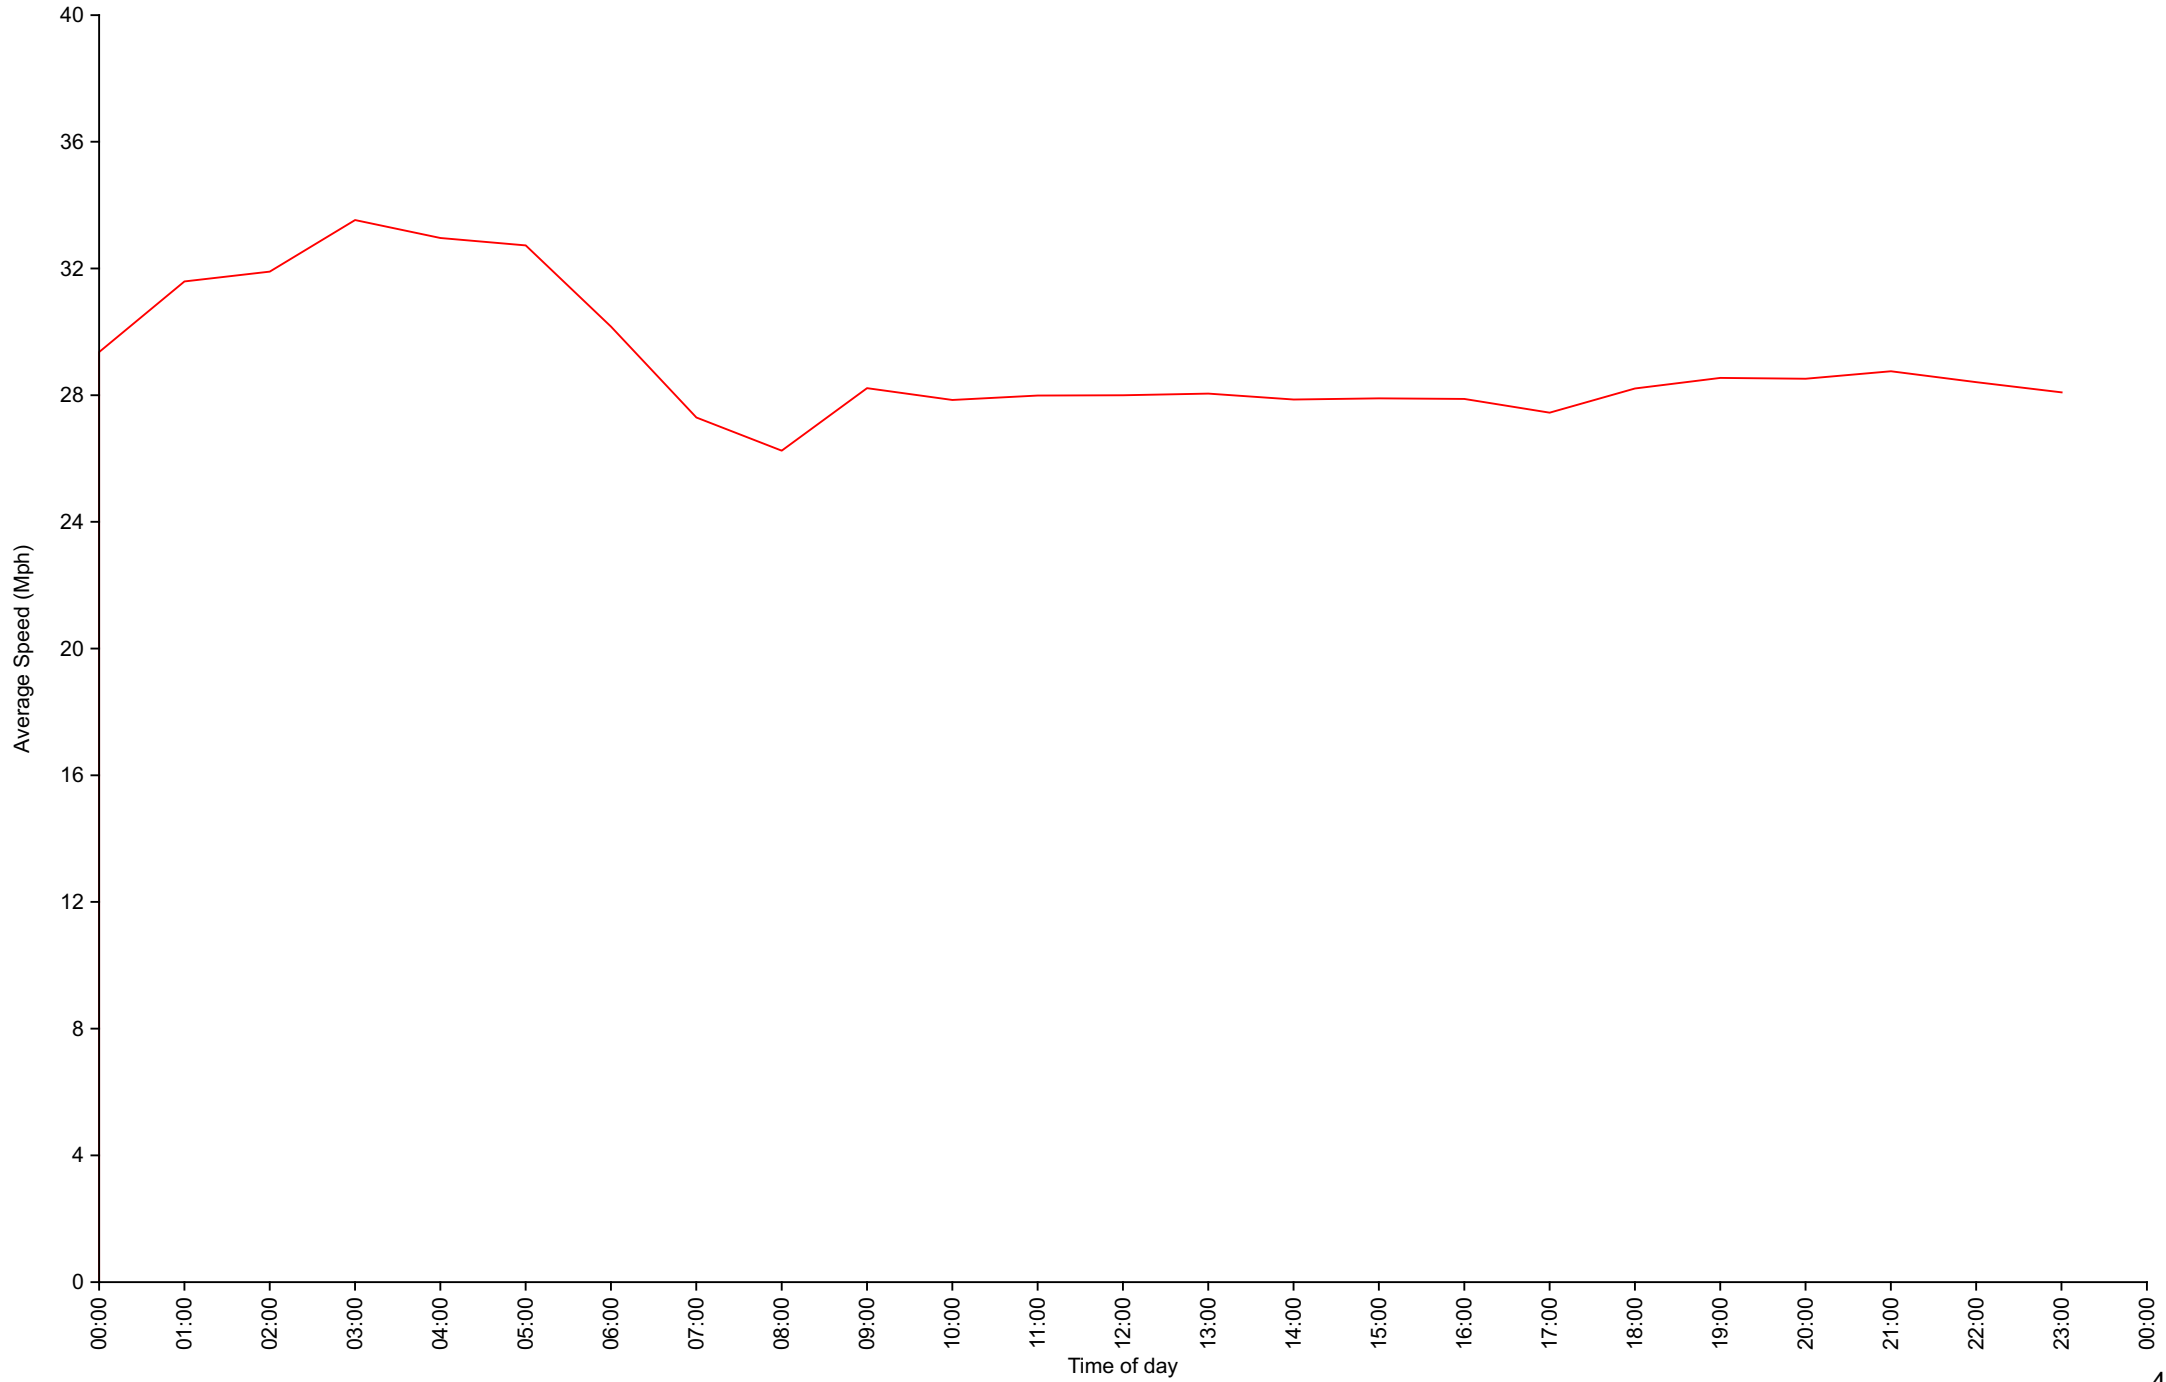

Average Speed By Hour (60 Minute Resolution)